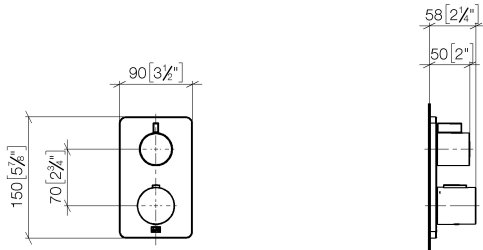

DORNBACHT YARRE Concealed thermostat with one function volume control - Chrome

36 425 832

- cover plate Ø 150 mm
- temperature control handle with safety limit stop at 38°C
- hot water temperature limiter, can be preset
- WRAS

Chrome

36 425 832-00

Soft Black

36 425 832-69

Required miscellaneous

Concealed thermostat -

35 424 970 90

DORNBACHT YARRE Concealed thermostat with one function volume control - Chrome

36 425 832
mm [inches]

Certificates

LGA_19385.

LGA_19384.

WRAS_1906098.

DORNBACHT YARRE Concealed thermostat with one function volume control - Chrome

36 425 832

DORNBACHT YARRE Concealed thermostat with one function volume control - Chrome