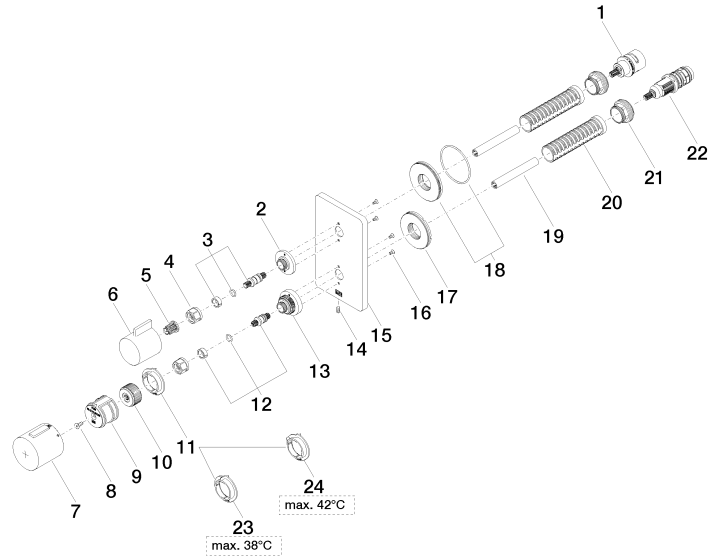

DORNBACHT YARRE Concealed thermostat with one function volume control - Chrome

36 425 832

- cover plate Ø 150 mm
- temperature control handle with safety limit stop at 38°C
- hot water temperature limiter, can be preset
- WRAS

36 425 832
mm [inches]

Certificates

LGA_19385.

LGA_19384.

WRAS_1906098.

DORNBACHT YARRE Concealed thermostat with one function volume control - Chrome

36 425 832

DORNBACHT YARRE Concealed thermostat with one function volume control - Chrome

36 425 832

Spare parts list

No.	Item Number	Name	Quantity used	Delivery time
1	90 90 03 166 00 90	top	1	2
2	09 12 12 053-00	base	1	10
3	04 29 06 111 01-00	spindle	1	10
4	90 23 30 023 00 90	nut	2	2
5	90 12 12 002 00 90	fixing cap	1	2
6	09 20 67 006-00	handle	1	10
7	90 17 33 017 00-00	handle	1	10
8	90 30 30 124 00 90	screw	1	2
9	90 12 12 052 00 90	base	1	2
10	09 12 12 054 90	base	1	2
11	09 28 10 187 90	regulator	1	2
12	04 29 06 024 01-00	spindle	1	10
13	09 12 12 051-00	base	1	10
14	09 31 11 134 90	pin	1	2
15	09 11 02 246-00	plate	1	10
16	09 30 30 157 90	screw	4	2
17	09 30 01 296 90	disc	1	2
18	90 30 01 190 00 90	disc	1	2
19	90 23 01 124 00 90	sleeve	2	2
20	90 18 40 077 01 90	spindle	2	2
21	09 24 04 257 90	nut	2	2
22	90 15 02 013 00 90	cartridge	1	2
23	09 28 10 188 90	regulator	1	2
24	09 28 10 189 90	regulator	1	2